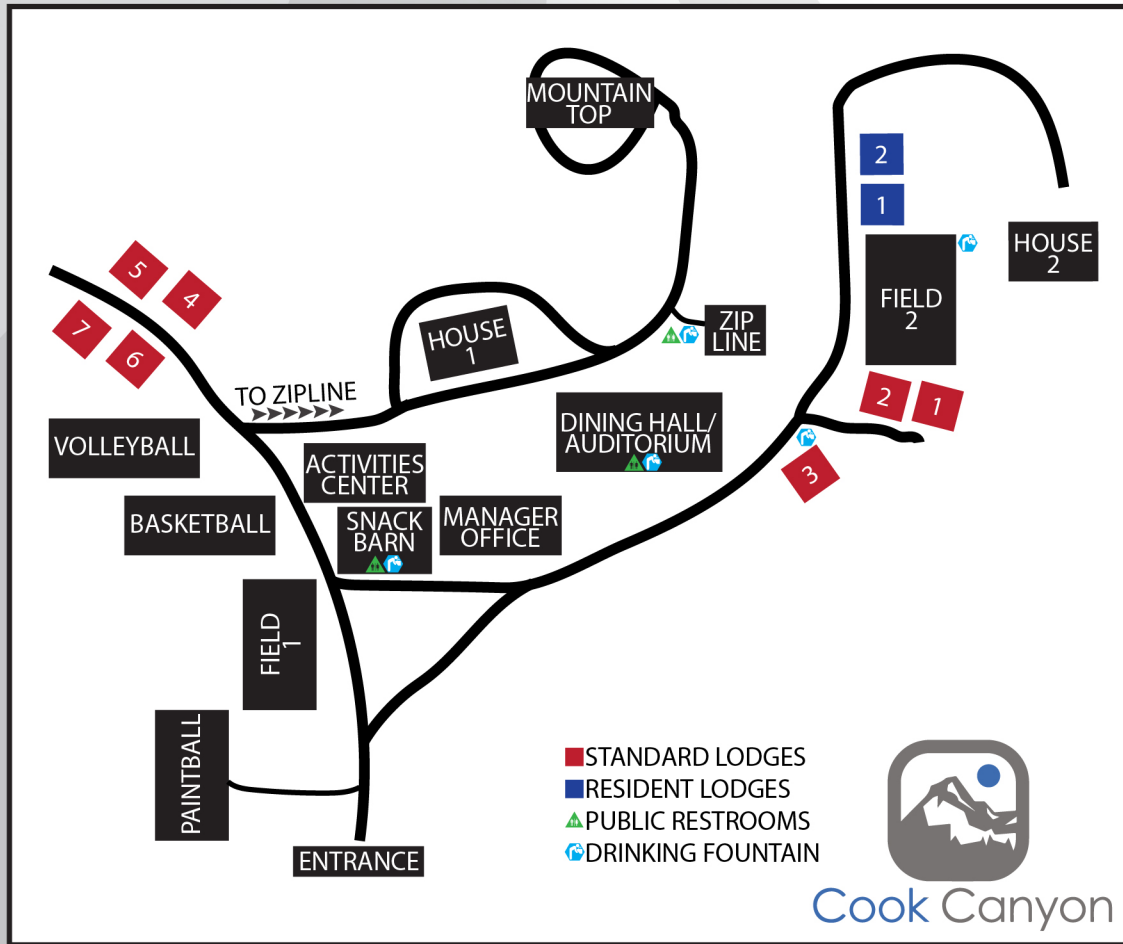

Cook Canyon

Camp and Conference Center

GOOGLE MAP FROM RUIDOSO

GOOGLE MAP FROM ROSWELL

***DO NOT USE GPS NAVIGATION